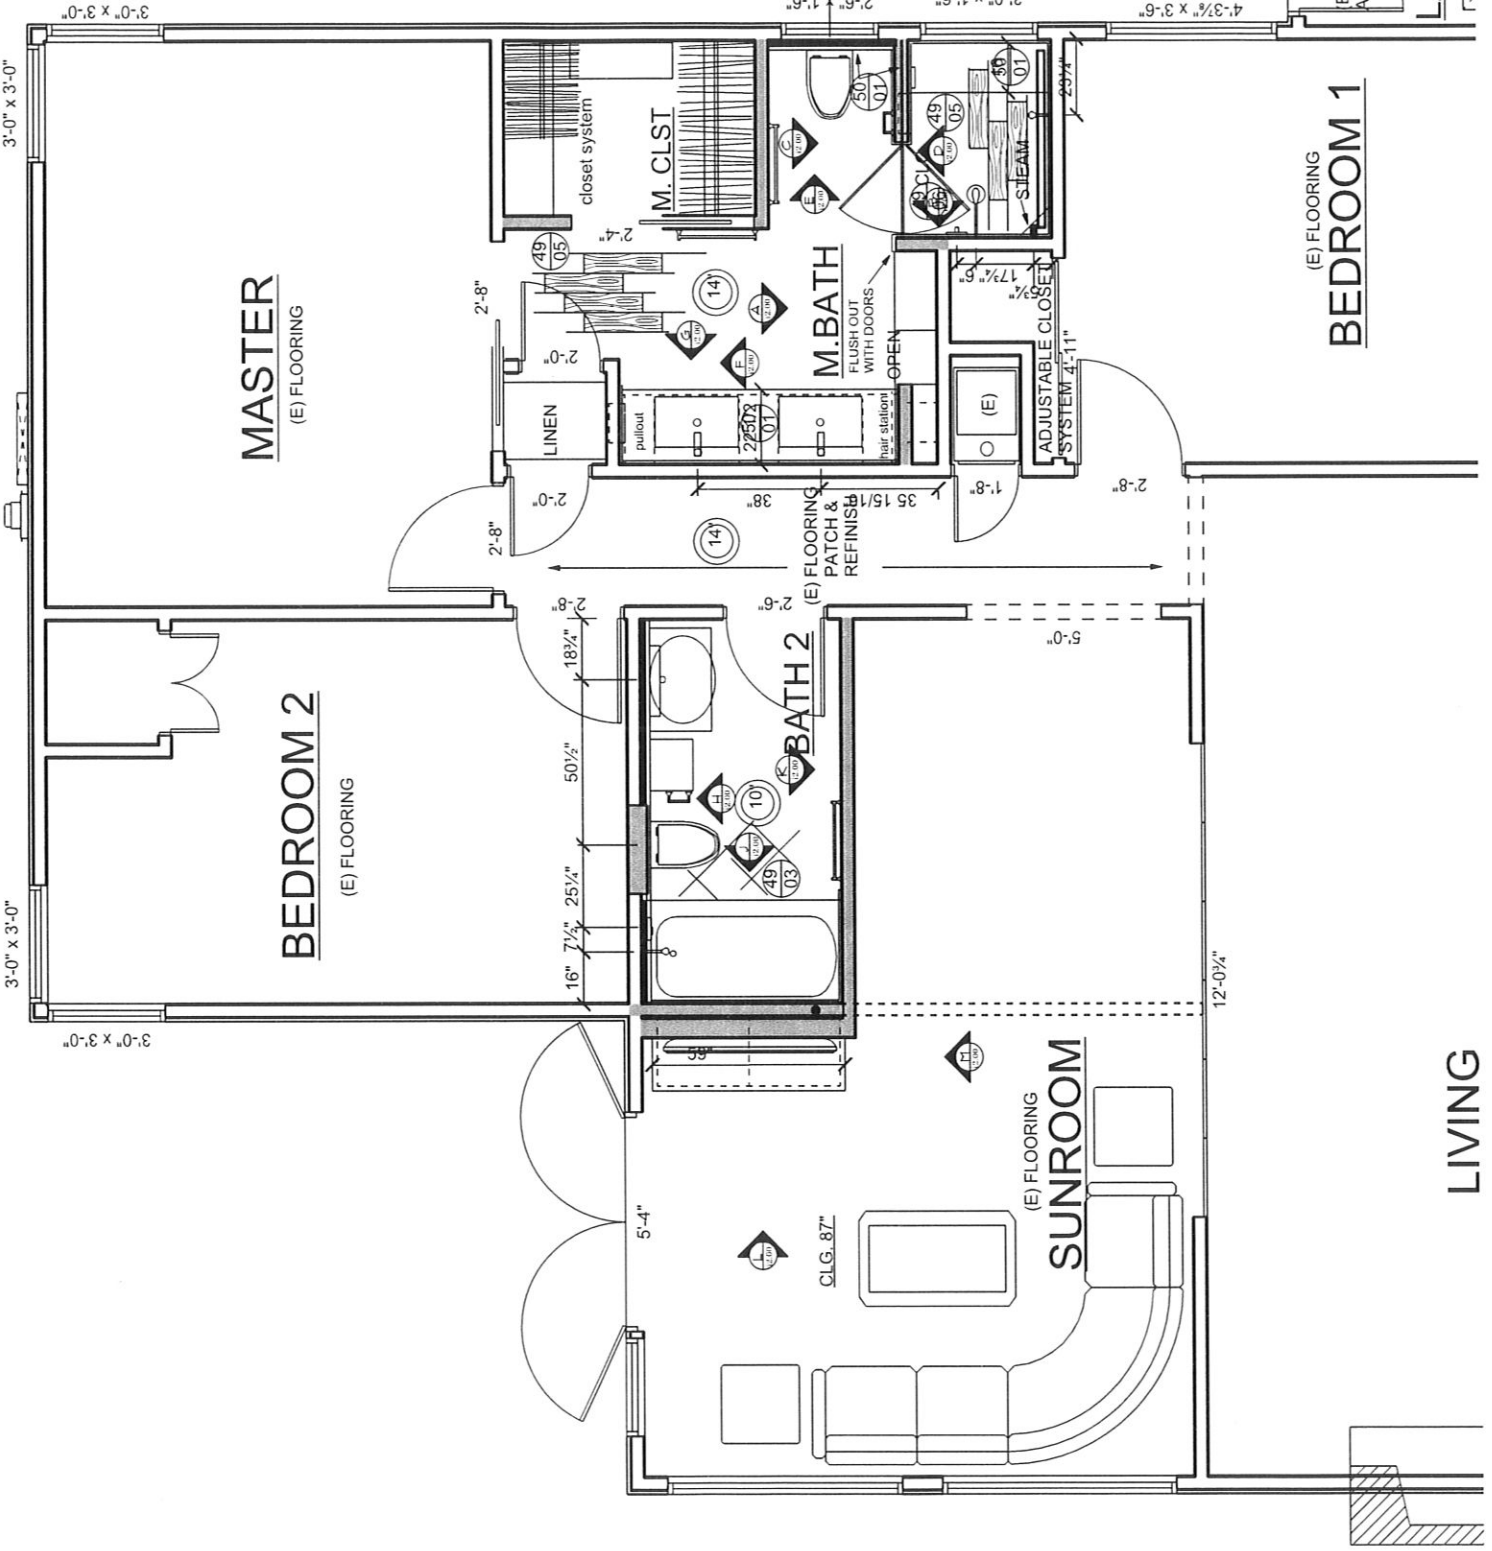

(E) = EXISTING
 (NE) = NEW ITEM
 (N) = NEW ITEM
 (EN) = EXISTING

Included	Supply and Install
Included	Supply and Install
Included	Supply and Install
Included	Supply and Install
Included	Supply and Install
Included	Supply and Install

per square foot allowance on final design and selection of cost of installation and	
Supplier	Supplier
ANS	ANS
ANS	ANS
ANS	ANS
ANS	ANS
ANS	ANS
ANS	ANS

lab or stone.	
Install Style	Refinish
patch into existing at door changes to living room and bathroom	<input checked="" type="checkbox"/> Yes